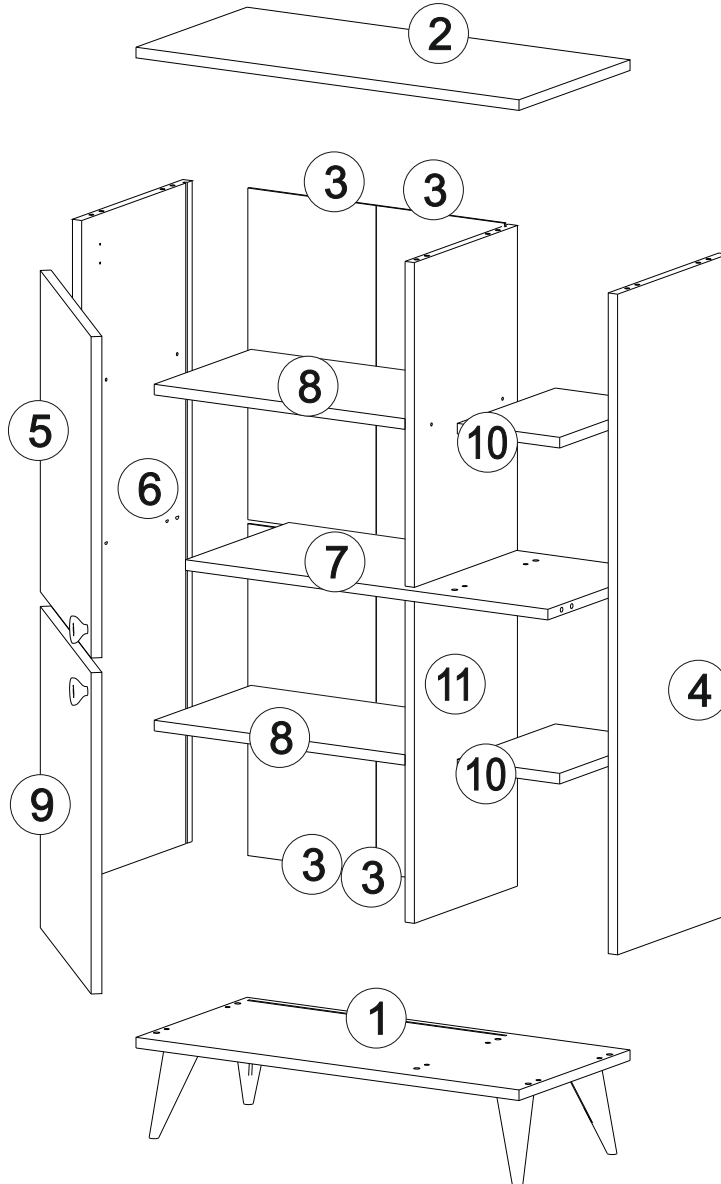

Disassembled Parts

Demonte Parçalar